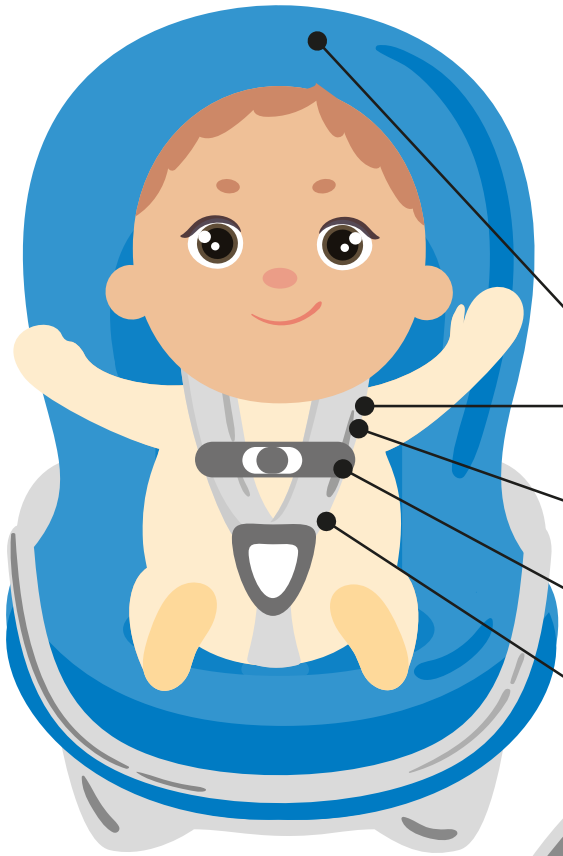

CAR SEAT SAFETY

HEAD AT LEAST ONE INCH BELOW TOP OF SEAT

STRAPS AT OR BELOW SHOULDERS

STRAPS ARE SNUG FITTING WITH NO TWISTS

CHEST CLIP AT ARMPIT LEVEL

ONLY USE PADDING PROVIDED BY MANUFACTURER

HANDLE IS LOCKED
IN LOCKED POSITION

BASE OF SEAT MOVES NO
MORE THAN ONE INCH