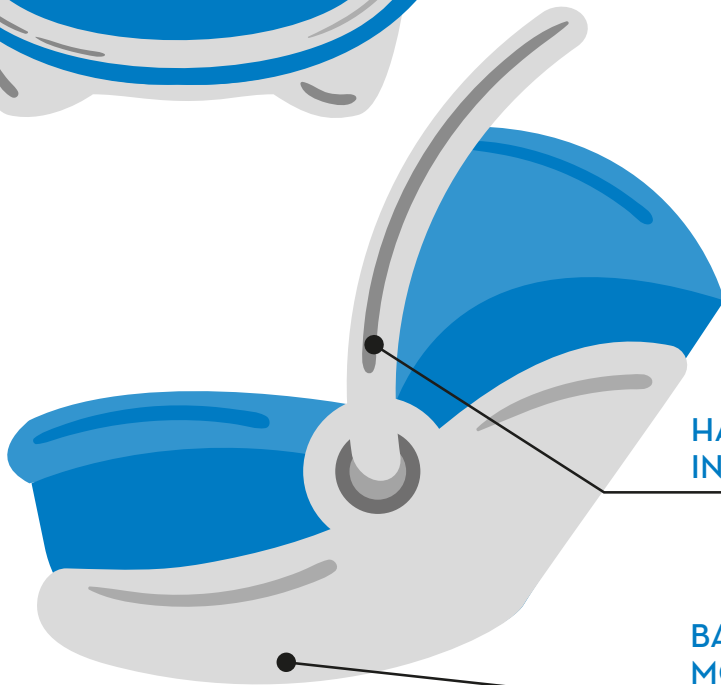

CAR SEAT SAFETY

HEAD AT LEAST ONE INCH BELOW TOP OF SEAT

STRAPS AT OR BELOW SHOULDERS

STRAPS ARE SNUG FITTING WITH NO TWISTS

CHEST CLIP AT ARMPIT LEVEL

ONLY USE PADDING PROVIDED BY MANUFACTURER

HANDLE IS LOCKED
IN LOCKED POSITION

BASE OF SEAT MOVES NO
MORE THAN ONE INCH